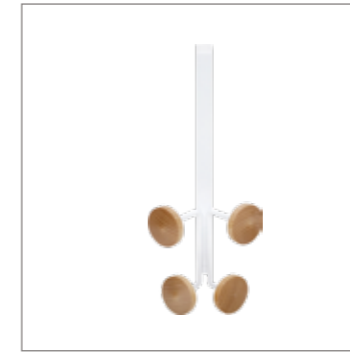

GS3034  
Suction 2 Tier Shower  
Caddy & Soap Dish Set

Bathroom Collection

GS3011B  
Suction Hair Dryer Holder

GS3013B  
Suction Wire Soap Dish

GS3012B  
Suction Toothbrush  
Storage Holder

GS3020C  
Suction Toilet Brush &  
Holder Set

GS3029  
Suction Toilet Paper  
Holder

GS3006C  
Suction Toilet Roll Holder

GS3608C  
Suction Shower Head  
Holder

GS-3609D  
Suction Flexible Shower  
Head Holder

GS-1101  
Bathroom & Kitchen  
Organiser 4pcs Set

Over Door Hanging Racks

GS3101  
Over Door Dual Hanging  
Hook

GS3102  
Over Door 4 Hanging  
Hook

GS3103  
Over Door 8-Hook Hang-  
ing Rack