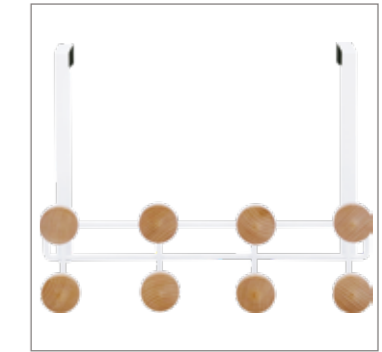

GS3029  
Suction Toilet Paper  
Holder

GS3006C  
Suction Toilet Roll Holder

GS3608C  
Suction Shower Head  
Holder

GS-3609D  
Suction Flexible Shower  
Head Holder

GS-1101  
Bathroom & Kitchen  
Organiser 4pcs Set

Over Door Hanging Racks

GS3101  
Over Door Dual Hanging  
Hook

GS3102  
Over Door 4 Hanging  
Hook

GS3103  
Over Door 8-Hook Hang-  
ing Rack