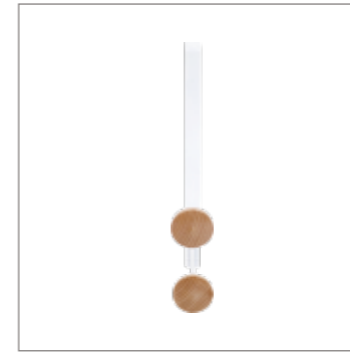

Over Door Hanging Racks

GS3101
Over Door Dual Hanging
Hook