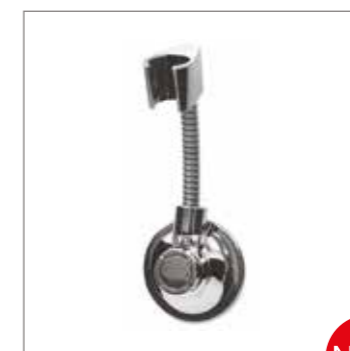

Towel Racks

GS3007C  
Suction Towel Bar

GS3009B  
Suction Towel Rack

GS3008B  
Suction Towel Shelf

GS3628  
Clip Type Suction Cup 2P

Shower Caddy

GS3026C  
Suction 2 Tier Shower  
Corner Caddy

GS3036  
Suction Shower Caddy &  
Soap Dish Set

GS3034  
Suction 2 Tier Shower  
Caddy & Soap Dish Set

Bathroom Collection

GS3011B  
Suction Hair Dryer Holder

GS3013B  
Suction Wire Soap Dish

GS3012B  
Suction Toothbrush  
Storage Holder

GS3020C  
Suction Toilet Brush &  
Holder Set

GS3029  
Suction Toilet Paper  
Holder

GS3006C  
Suction Toilet Roll Holder

GS3608C  
Suction Shower Head  
Holder

GS-3609D  
Suction Flexible Shower  
Head Holder

GS-1101  
Bathroom & Kitchen  
Organiser 4pcs Set