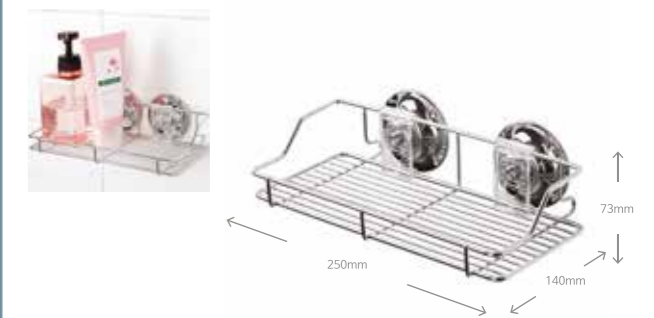

1 X Suction Organizer Basket