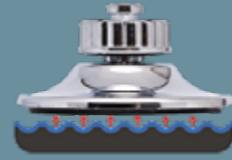

CandL Suction Cups