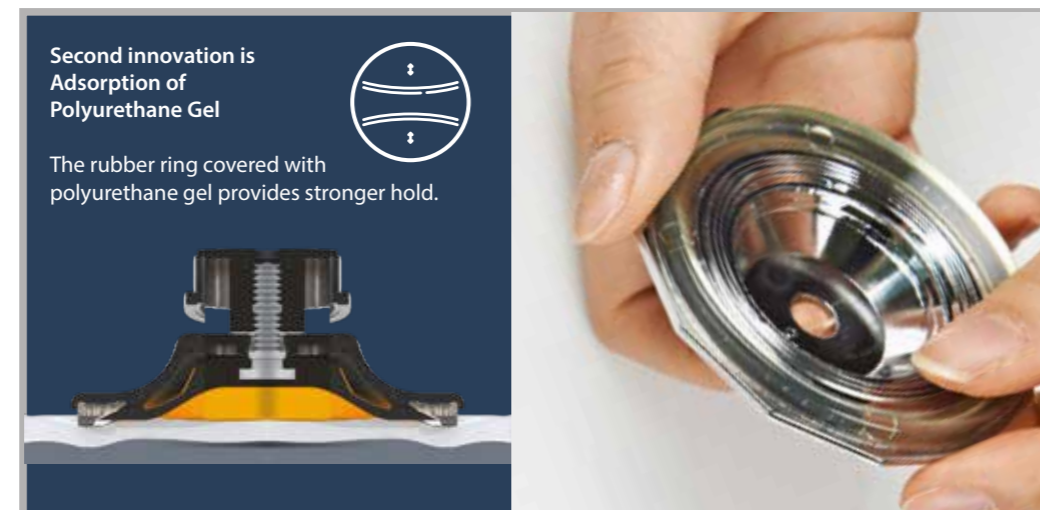

**No tools, No glue**  
Convenient &  
Easy Installation

It is called Dual since the long-lasting hold is provided by the two main innovations of the product.

**What is Dual Vacuum Suction System?**

**1. Vacuum Suction of Rubber Cup**

The twist able cap through the screw increases the vacuum pressure in the suction cup. Thanks to this unique and patented method the product can hold up to 5kg.

**2. Adsorption of Polyurethane Gel**

**CandL**  
**Product details**

**Patented Dual Suction System** First dual vacuum system in the world made of durable material.

**Polyurethane Gel** Stronger hold thanks to the sorbent plate covered with polyurethane gel.

**Vacuum Suction** The twistable cap increases the vacuum pressure.