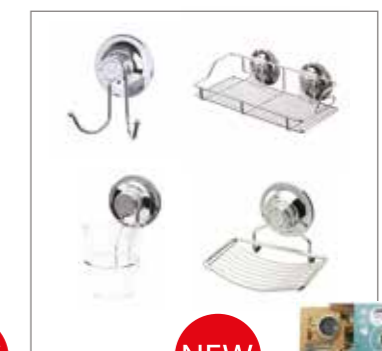

GS3034  
Suction 2 Tier Shower  
Caddy & Soap Dish Set

Bathroom Collection

GS3011B  
Suction Hair Dryer Holder

GS3013B  
Suction Wire Soap Dish

GS3012B  
Suction Toothbrush  
Storage Holder

GS3020C  
Suction Toilet Brush &  
Holder Set

GS3029  
Suction Toilet Paper  
Holder

GS3006C  
Suction Toilet Roll Holder

GS3608C  
Suction Shower Head  
Holder

GS-3609D  
Suction Flexible Shower  
Head Holder

GS-1101  
Bathroom & Kitchen  
Organiser 4pcs Set