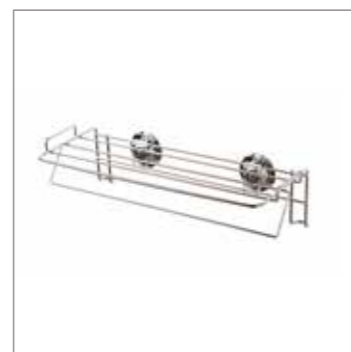

GS3033  
Suction Double Hook

GS3001B  
Suction 5-Hook Hanging  
Rack

Organizer Baskets

GS3018E  
Suction Corner Shelf

GS3017B  
Suction Organizer Basket

GS3015B  
Suction Basket

GS3016B  
Suction Wide Basket

Towel Racks

GS3007C  
Suction Towel Bar

GS3009B  
Suction Towel Rack

GS3008B  
Suction Towel Shelf

GS3628  
Clip Type Suction Cup 2P

Shower Caddy

GS3026C  
Suction 2 Tier Shower  
Corner Caddy

GS3036  
Suction Shower Caddy &  
Soap Dish Set