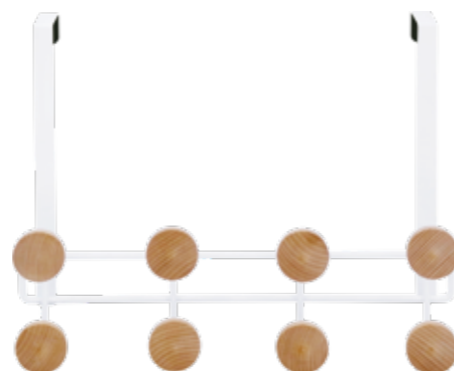

## GS3101 Over Door Dual Hanging Hook

Size: 40 X 101 X 265mm

Components:  
1X door hook

Material:  
body: white steel  
hooks: wood

## GS3102 Over Door 4 Hanging Hook

Size: 112 X 99 X 265mm

Components:  
1X door hook

Material:  
body: white steel  
hooks: wood

## GS3103 Over Door 8-Hook Hanging Rack

Size: 340 X 106 X 265mm

Components:  
1X door hook

Material:  
body: white steel  
hooks: wood

Suction Hooks

GS3627  
Hanger Type Suction Cup  
2P

GS3605C  
Suction Hook 2P